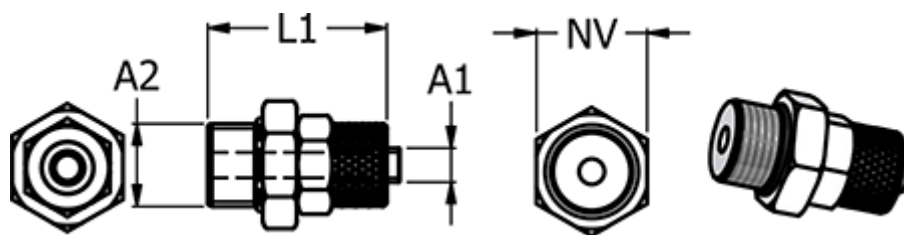

Article number: 586111186

Description: Push-on fitting 11.1018-6, metal  $\text{Ø}6/4\text{-G } 1/8\text{'}$   
Straight connector

## Measures

Hose Diameter A2	= 6/4
L1	= 25
NV	= 13
Thread A2	= G 1/8"